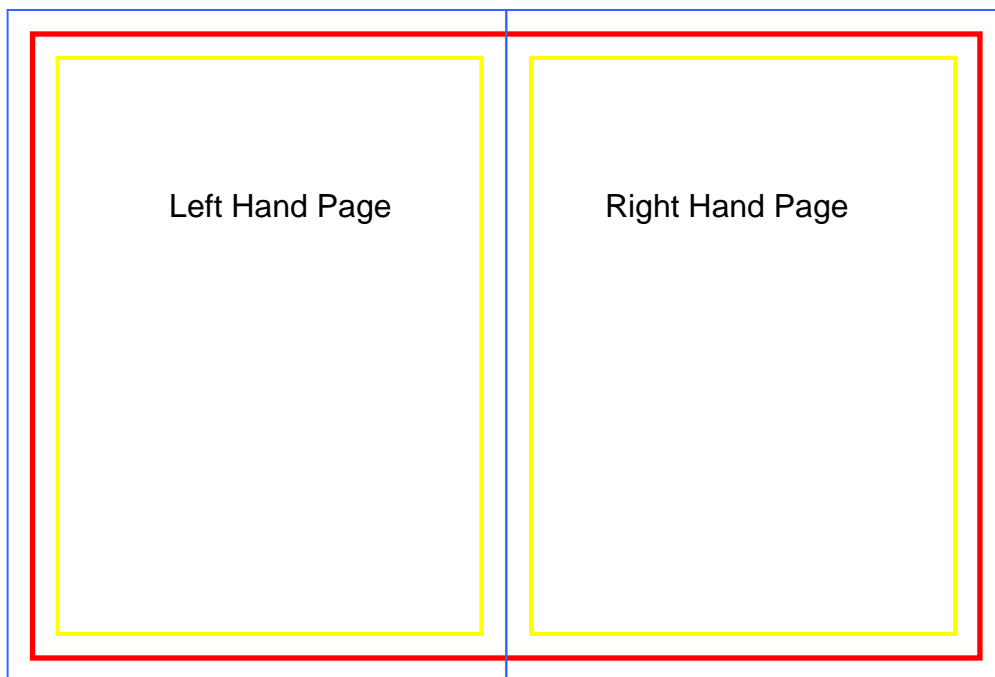

8 – 1/8" x 10 – 7/8"
206.375 mm x 276.225 mm

Double Page Trim Size

16 – 1/4" x 10 – 7/8"
412.750 mm x 276.225 mm

Single Page Print Size

7 – 1/4" x 9 – 3/4"
184.150 mm x 247.650 mm

Double Page Print Size

15 – 3/8" x 9 – 3/4"
390.525 mm x 247.650 mm

Please Note: All essential print should be within the page print dimensions.